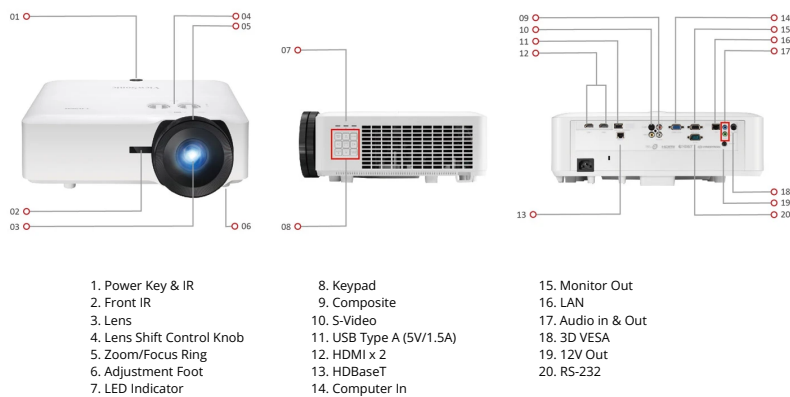

Product Description

ViewSonic LS860WU is an advanced 5,000 ANSI Lumens WUXGA short throw installation projector. Adopting the 2nd generation laser phosphor technology, it offers high and consistent brightness for a reliable light source life of 20,000 hours. Short throw ratio, 1.1x optical zoom, wide lens shift, 360° projection and portrait mode together build up amazing flexibility to create an overwhelmingly immersive experience, especially ideal for blending projection applications in simulation/experience centers, restaurants and gyms. Adding on to that are the compact size and built-in HDBaseT, ensuring the cost-effectiveness desired.

INPUT

Computer in (share with component):	1
Composite:	1
S-Video:	1
HDMI:	2 (HDMI 1.4/ HDCP 1.4)
Audio-in (3.5mm):	1
Audio-in (RCA R/L):	1
3D VESA (Sync):	1
HDBaseT:	1

OUTPUT

Monitor out:	1
Audio-out (3.5mm):	1
Speaker:	10W x2
USB Type A (Power):	1 (5V/1.5A)
12V Trigger (3.5mm):	1

CONTROL

RS232 (DB 9-pin male):	1
RJ45 (LAN control):	1
USB Type A (Services):	1 (share with USB A Output)

OTHERS

Power Supply Voltage:	100-240V+/- 10%, 50/60Hz (AC in)
Power Consumption:	Normal: 430W Standby: <0.5W
Operating Temperature:	0~40°C
Carton:	Brown
Net Weight:	6.6kg
Gross Weight:	9.1kg
Dimensions (WxDxH) with Adjustment Foot:	405x305x145mm
Packing Dimensions:	515x490x276mm
OSD Language:	English, French, Spanish, Thai, Korean, German, Italian, Russian, Swedish, Dutch, Polish, Czech, T-Chinese, S-Chinese, Japanese, Turkish, Portuguese, Finnish, Indonesian, India, Arabic, Vietnamese, Greek, total 23 languages
User Guide Language:	English, S-Chinese, T-Chinese, Indonesian, Finish, French, German, Italian, Japanese, Korean, Polish, Portuguese, Russian, Spanish, Swedish, Turkish, Arabic, Czech, Thai, Vietnamese, total 20 languages