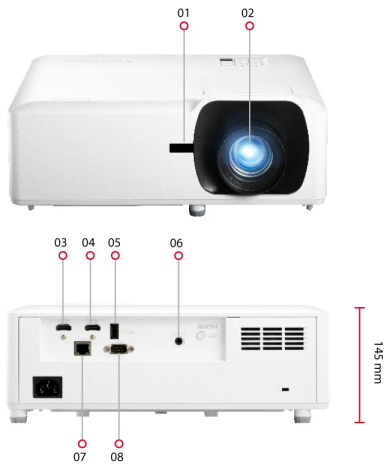

1. Front IR
2. Lens
3. HDMI 1.4/HDCP 1.4
4. HDMI 2.0/HDCP 2.2
5. USB-A (5V/1.5A, Service)
6. Audio Out
7. RJ45 (LAN Control)
8. RS232
9. Lens Shift Control Knob
10. Zoom Ring
11. Focus Ring
12. LED Indicator
13. Keypad
14. IR

Visit Us www.viewsonic.com

SPECIFICATION

Native Resolution:	1920x1080
Brightness:	5000 (ANSI Lumens)
Contrast Ratio:	3000000:1
Display Color:	1.07 Billion Colors
Light Source Type:	Laser Phosphor
Light Source Life (hours) with Normal Mode:	20000
Light Source Life (hours) with SuperEco Mode:	30000 (Eco)
Lens:	F=2.5-3.26, f=20.911-32.62mm
Projection Offset:	136%+/-5%
Throw Ratio:	1.4~2.24
Optical Zoom:	1.6X
Digital Zoom:	0.8x-2.0x
Image Size:	30"-300"
Throw Distance:	0.93-14.88m (100"@3.10m)
Keystone:	H: +/-30° , V: +/-30°
Lens Shift V. Range:	+0%, -18%
Audible Noise (Normal):	32dB
Audible Noise (Eco):	29dB
Input Lag:	49.9ms
Resolution Support:	VGA(640 x 480) to 4K UHD(3840 x 2160)
HDTV Compatibility:	480i, 480p, 576i, 576p, 720p, 1080i, 1080p, 4K UHD
Horizontal Frequency:	15K-102KHz
Vertical Scan Rate:	23-120Hz

INPUT

HDMI:	2 (HDMI 2.0/ HDCP 2.2 HDMI 1.4/ HDCP 1.4)

OUTPUT

Audio-out (3.5mm):	1
Speaker:	15W x2
USB Type A (Power):	1 (5V/1.5A)

CONTROL

RS232 (DB 9-pin male):	1
RJ45 (LAN control):	1
USB Type A (Services):	1 (share with USB A Output)

OTHERS

Power Supply Voltage:	100-240V+/- 10%, 50/60Hz (AC in)
Power Consumption:	Normal: 245W Standby: <0.5W
Operating Temperature:	0~40°C
Carton:	Brown
Net Weight:	4.5kg
Gross Weight:	6.6kg
Dimensions (WxDxH) with Adjustment Foot:	337x265x131.5mm
Packing Dimensions:	496x195x387mm
OSD Language:	English, French, German, Spanish, Italian, Portuguese, Dutch, Swedish, Finnish, Greek, Norwegian/Danish, Polish, Russian, Simplified_Chinese, Traditional_Chinese, Korean, Arabic, Japanese, Thai, Hungarian, Czechoslovak, Turkish, Farsi, Vietnamese, Indonesian, Romanian, Slovakian, total 27 languages
User Guide Language:	English, S-Chinese, T-Chinese, Indonesian, Finnish, French, German, Italian, Japanese, Korean, Polish, Portuguese, Russian, Spanish, Swedish, Turkish, Arabic, Czech, Thai, Vietnamese, total 20 languages

STANDARD ACCESSORY

Power Cord:	1
Remote Control:	1
QSG:	Yes
Warranty Card:	Yes (CN Only)

OPTIONAL ACCESSORY

Wall/Ceiling Mount:	PJ-WMK-007