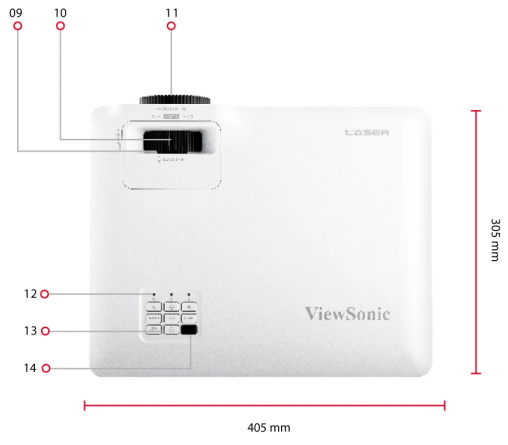

1. Front IR
2. Lens
3. HDMI 1.4/HDCP 1.4
4. HDMI 2.0/HDCP 2.2
5. USB-A (5V/1.5A, Service)
6. Audio Out
7. RJ45 (LAN Control)
8. RS232
9. Lens Shift Control Knob
10. Zoom Ring
11. Focus Ring
12. LED Indicator
13. Keypad
14. IR

Visit Us www.viewsonic.com

SPECIFICATION

Native Resolution:	1920x1080
Brightness:	5000 (ANSI Lumens)
Contrast Ratio:	3000000:1
Display Color:	1.07 Billion Colors
Light Source Type:	Laser Phosphor
Light Source Life (hours) with Normal Mode:	20000
Light Source Life (hours) with SuperEco Mode:	30000 (Eco)
Lens:	F=2.5-3.26, f=20.911-32.62mm
Projection Offset:	136%+/-5%
Throw Ratio:	1.4~2.24
Optical Zoom:	1.6X
Digital Zoom:	0.8x-2.0x
Image Size:	30"-300"
Throw Distance:	0.93-14.88m (100"@3.10m)
Keystone:	H: +/-30° , V: +/-30°
Lens Shift V. Range:	+0%, -18%
Audible Noise (Normal):	32dB
Audible Noise (Eco):	29dB
Input Lag:	49.9ms
Resolution Support:	VGA(640 x 480) to 4K UHD(3840 x 2160)
HDTV Compatibility:	480i, 480p, 576i, 576p, 720p, 1080i, 1080p, 4K UHD
Horizontal Frequency:	15K-102KHz
Vertical Scan Rate:	23-120Hz

INPUT

HDMI:	2 (HDMI 2.0/ HDCP 2.2 HDMI 1.4/ HDCP 1.4)

OUTPUT

Audio-out (3.5mm):	1
Speaker:	15W x2
USB Type A (Power):	1 (5V/1.5A)

CONTROL

RS232 (DB 9-pin male):	1
RJ45 (LAN control):	1
USB Type A (Services):	1 (share with USB A Output)

OTHERS

Power Supply Voltage:	100-240V+/- 10%, 50/60Hz (AC in)
Power Consumption:	Normal: 245W Standby: <0.5W
Operating Temperature:	0~40°C
Carton:	Brown
Net Weight:	4.5kg
Gross Weight:	6.6kg
Dimensions (WxDxH) with Adjustment Foot:	337x265x131.5mm
Packing Dimensions:	496x195x387mm
OSD Language:	English, French, German, Spanish, Italian, Portuguese, Dutch, Swedish, Finnish, Greek, Norwegian/Danish, Polish, Russian, Simplified_Chinese, Traditional_Chinese, Korean, Arabic, Japanese, Thai, Hungarian, Czechoslovak, Turkish, Farsi, Vietnamese, Indonesian, Romanian, Slovakian, total 27 languages
User Guide Language:	English, S-Chinese, T-Chinese, Indonesian, Finnish, French, German, Italian, Japanese, Korean, Polish, Portuguese, Russian, Spanish, Swedish, Turkish, Arabic, Czech, Thai, Vietnamese, total 20 languages

STANDARD ACCESSORY

Power Cord:	1
Remote Control:	1
QSG:	Yes
Warranty Card:	Yes (CN Only)

OPTIONAL ACCESSORY

Wall/Ceiling Mount:	PJ-WMK-007